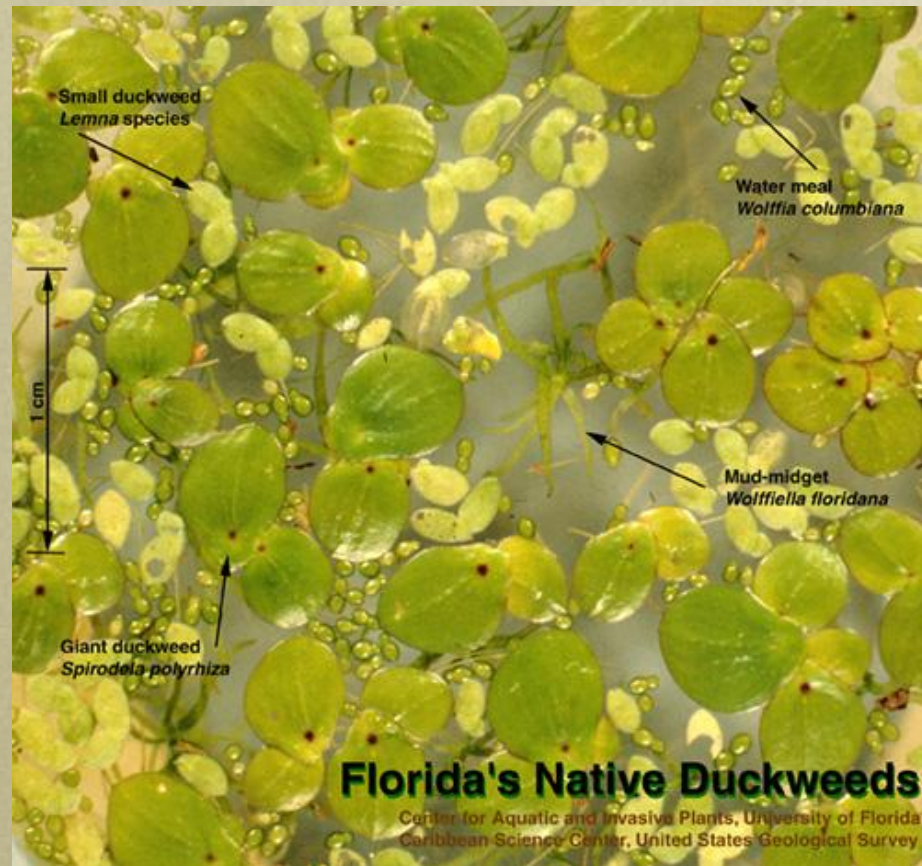

Landoltia punctata

Landoltia punctata
Photo by Vic Ramey
Copyright 2000 Univ. Florida

Landoltia punctata

Landoltia punctata
Photo by Vic Ramey
Copyright 2000 Univ. Florida

Spirodela polyrhiza

Lemna

Small duckweed
Lemna species
Photo by Vic Ramey
Copyright 2000 Univ. Florida

Duckweed comparison

Salvinia molesta

Salvinia minima

Salvinia molesta

Salvinia minima

Eichhornia crassipes

Limnobiium spongia

Eichhornia