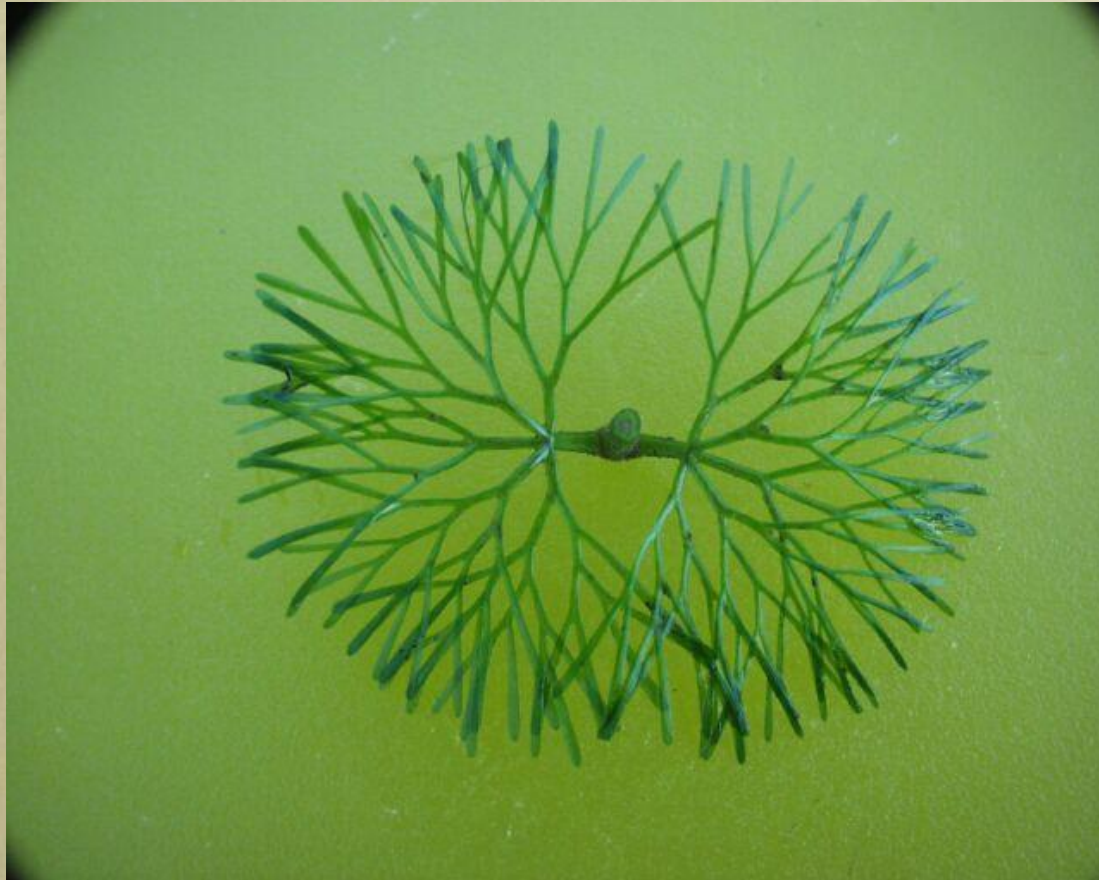

Confusing Plant Identification

Ed Harris

FWC Invasive Plant Management

Hydrilla verticillata

Hydrilla
Hydrilla verticillata
Photo by Vic Ramey
© 1999 University of Florida

Najas guadalupensis

Mayaca fluviatilis

Ludwigia

Limnophila sessiliflora

Cabomba caroliniana

fanwort
Cabomba caroliniana
Photo by Jeff Schardt
© 2009 FWC Invasive Plant Management Section

Limnophila

Cabomba

Limnophila

Cabomba

Landoltia punctata

Landoltia punctata
Photo by Vic Ramey
Copyright 2000 Univ. Florida

Landoltia punctata

Landoltia punctata
Photo by Vic Ramey
Copyright 2000 Univ. Florida

Spirodela polyrhiza

Lemna

Small duckweed
Lemna species
Photo by Vic Ramey
Copyright 2000 Univ. Florida

Duckweed comparison

Salvinia molesta

Salvinia minima

Salvinia molesta

Salvinia minima

Eichhornia crassipes

Limnobiium spongia

Eichhornia