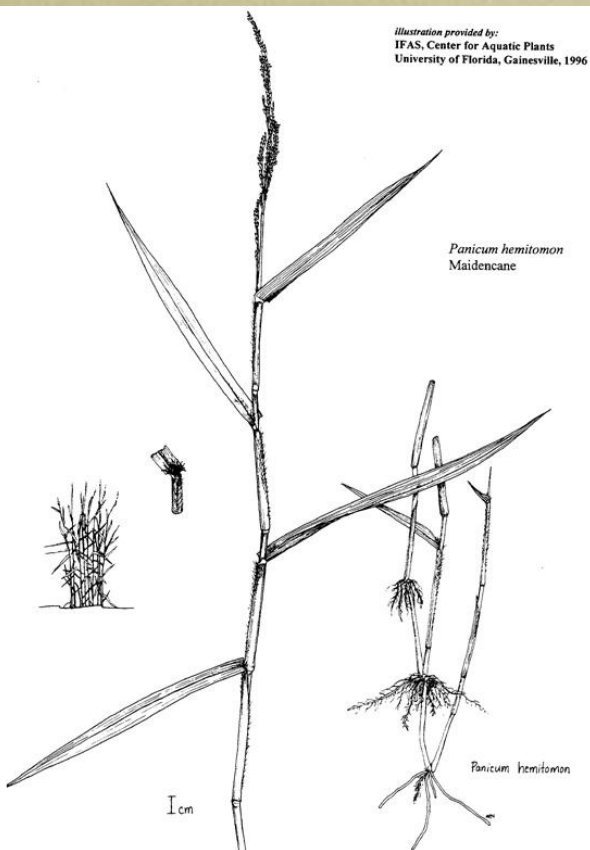

Wider bright green leaves → maidencane

Narrow bluish leaves → torpedograss