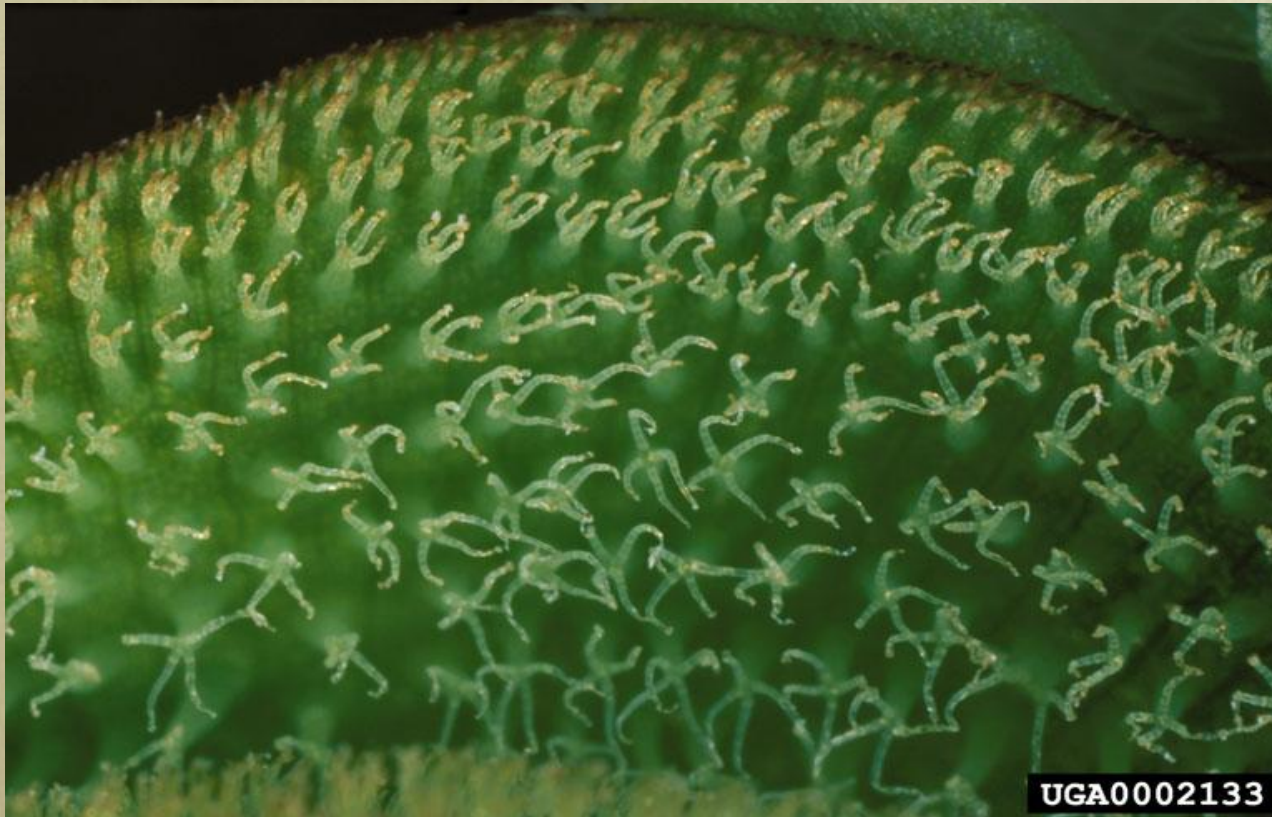

Landoltia punctata

Landoltia punctata
Photo by Vic Ramey
Copyright 2000 Univ. Florida

Landoltia punctata

Landoltia punctata
Photo by Vic Ramey
Copyright 2000 Univ. Florida

Spirodela polyrhiza

Lemna

Small duckweed
Lemna species
Photo by Vic Ramey
Copyright 2000 Univ. Florida

Duckweed comparison

Salvinia molesta

Salvinia minima

Salvinia molesta

Salvinia minima

Eichhornia crassipes

Limnobiium spongia

Eichhornia

Limnobium

Inflated petioles, dark feathery roots → Water hyacinth
Stiff petioles, light smooth roots → Frog's bit

Pontederia cordata

Eichhornia crassipes

Panicum repens

Paspalidium geminatum

Paspalidium geminatum
Egyptian paspalidium
Photo by A. Murray
Copyright 1999 Univ. Florida