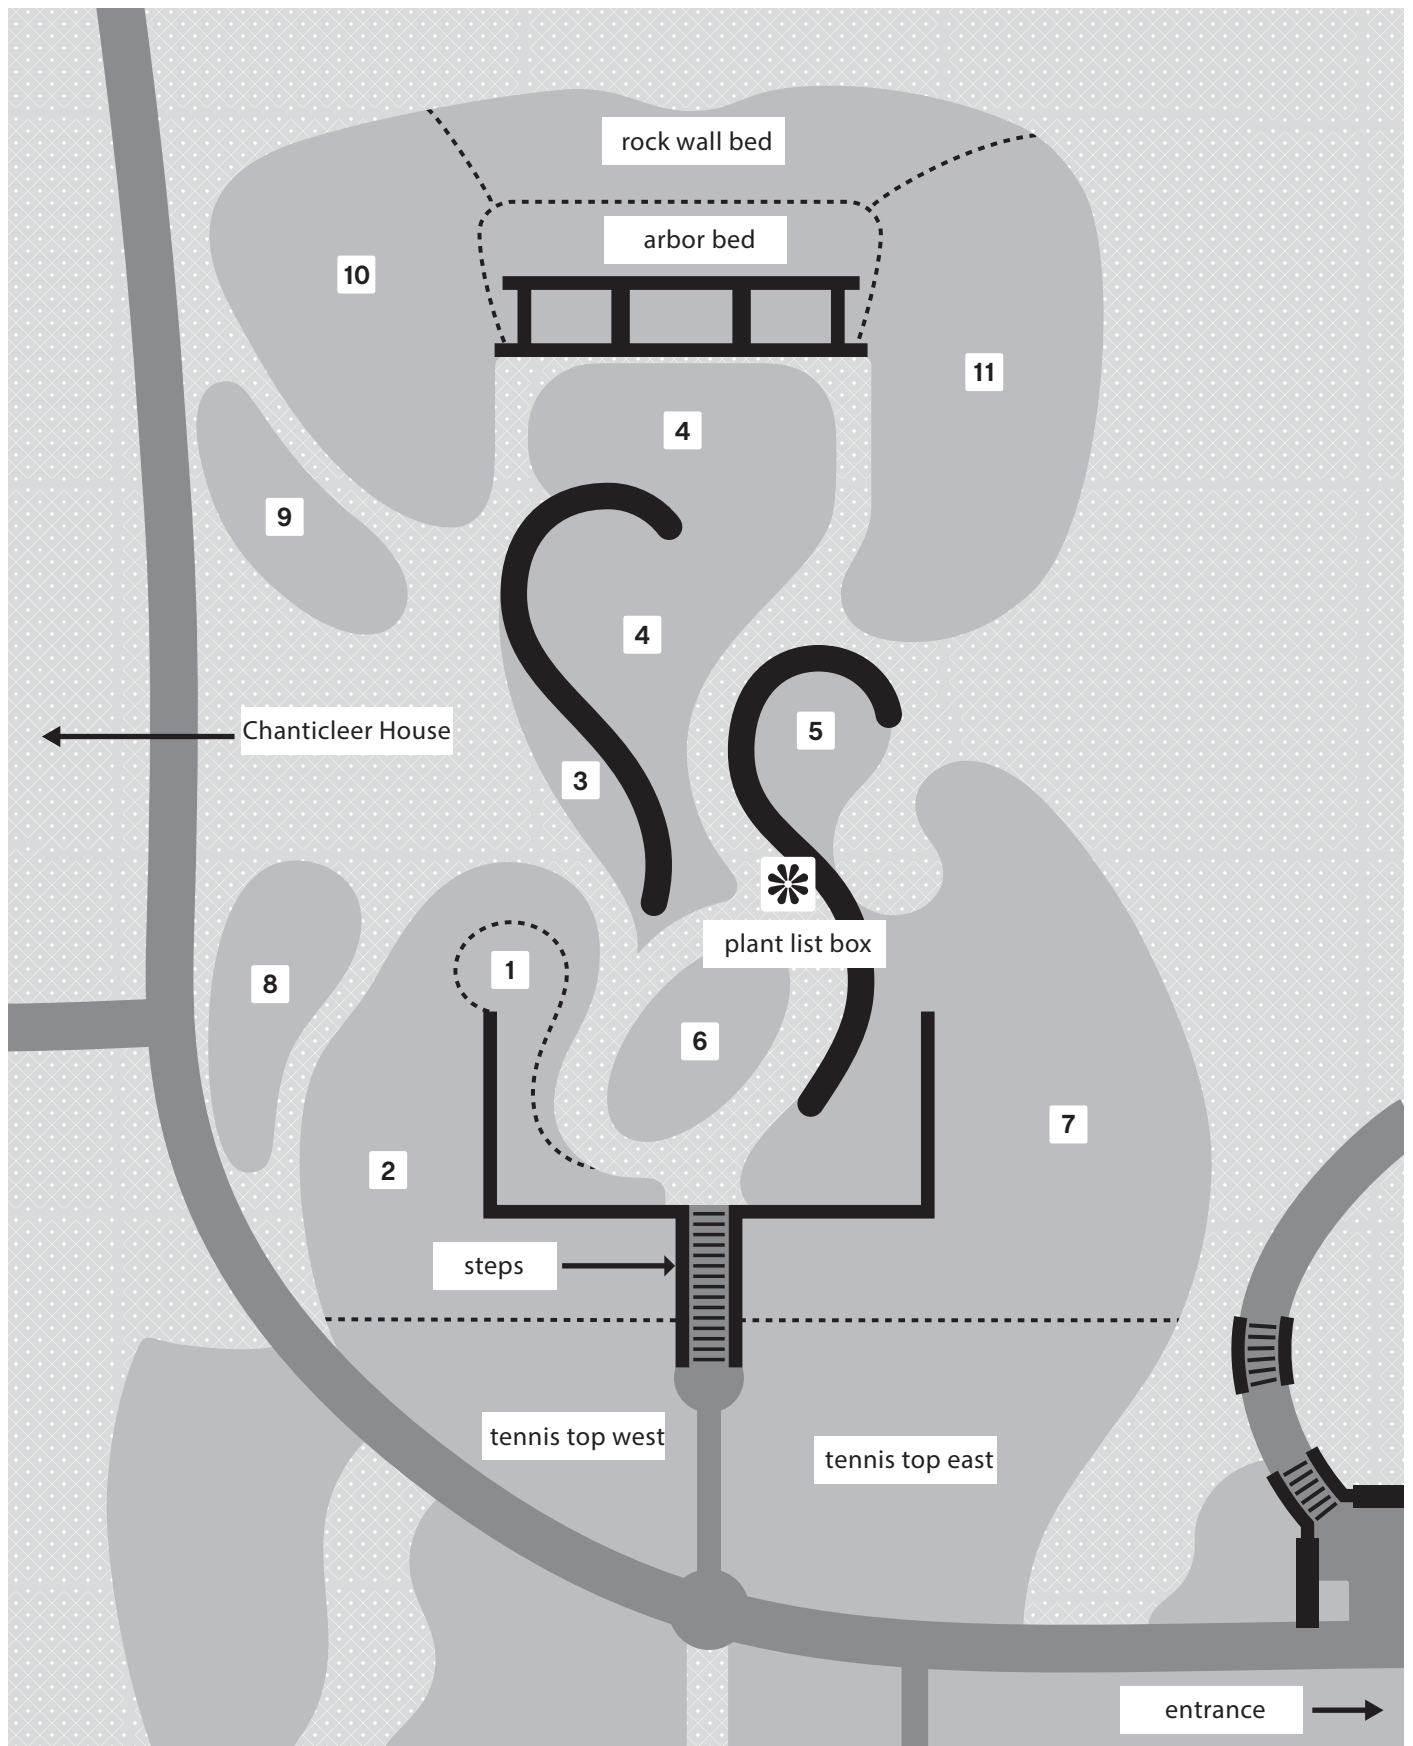

Tennis Court Garden

- lawn
- planting beds
- walkways
- structures