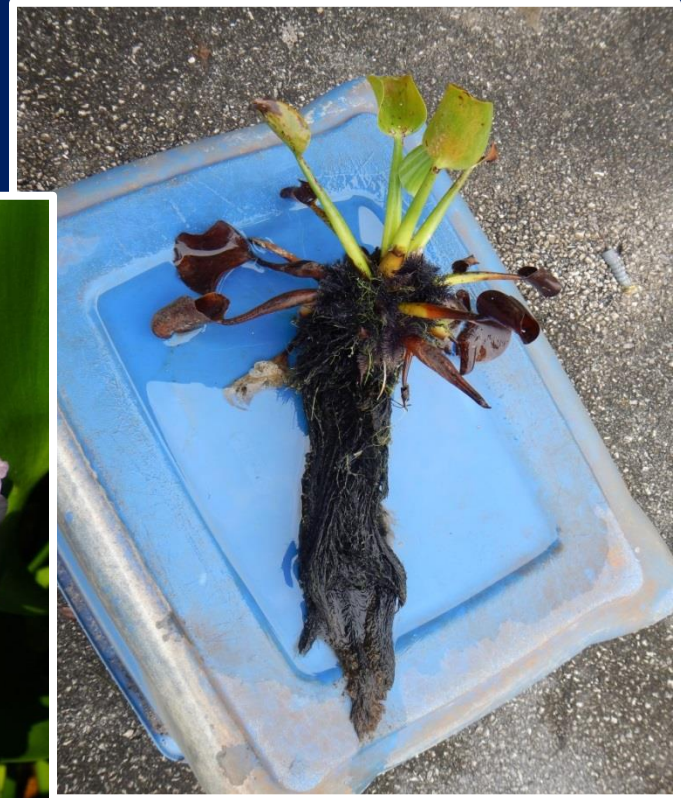

FL Prohibited Aquatic Plant

Plant height to 3'

Leaves 5", round

Leathery/rubbery

Spongy petioles; basal

Roots dark, feathery

Showy purple flowers

Waterhyacinth

FL Class 2 Prohibited Aquatic Plant

Plant width to 2'

Leaves to 1', scalloped

Thick, dull green, sessile

Roots light, feathery

Inconspicuous flowers

Waterlettuce

**2,4-D, diquat, endothall
Flumioxazin**