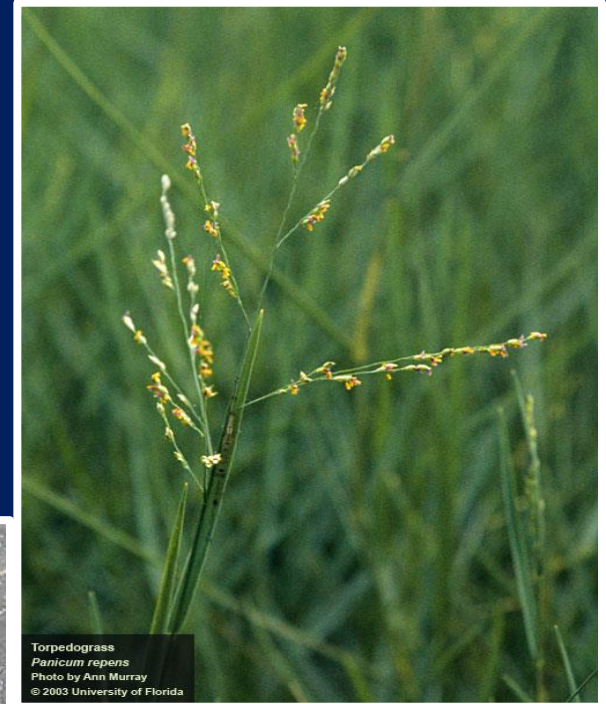

FLEPPC Cat 1

Plant height to 3'

Leaves to 1/4" x 10"

Blue-green

Clasping hairy ligule

Open panicle to 9"

Small yellow flowers

Sharp pointed rhizome

Torpedograss

Glyphosate
Fluridone, imazapyr

Alligatorweed

Alternanthera philoxeroides (Amaranthaceae)

S. America

FL Prohibited Aquatic Plant

Plant height to 1'

Leaves simple, to 4"