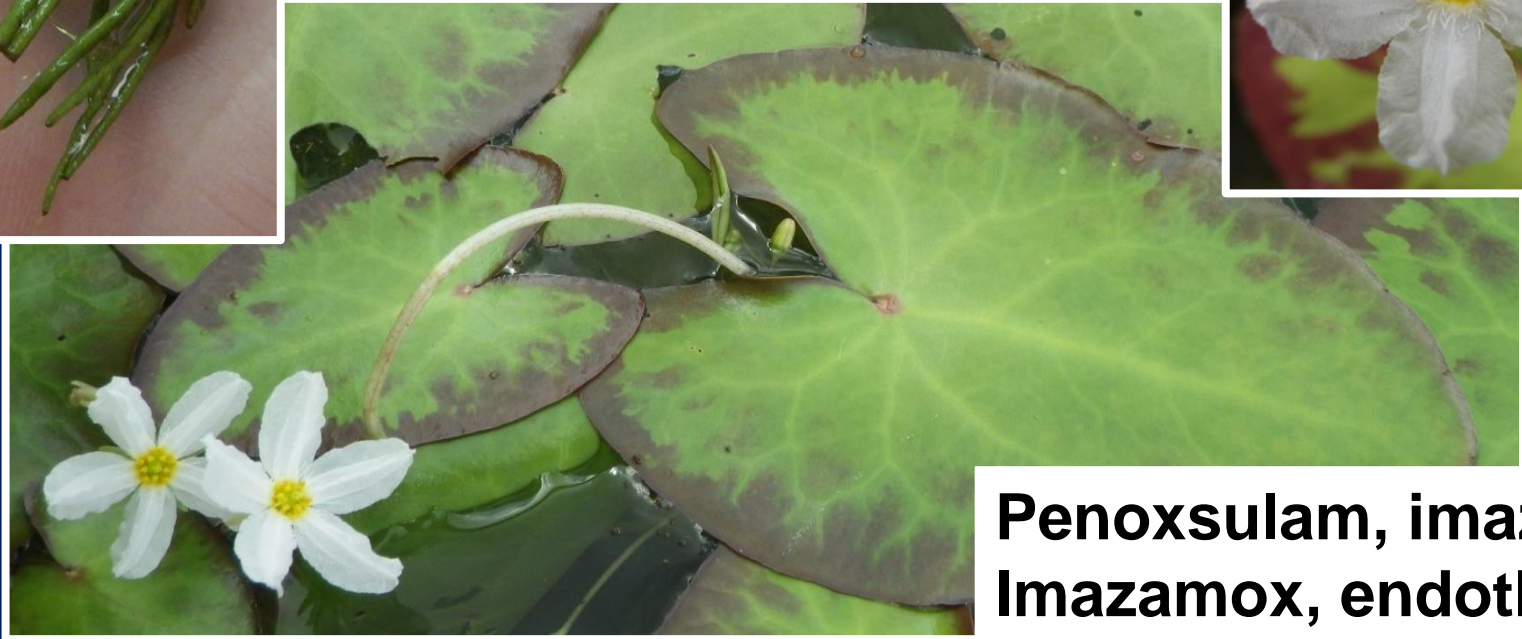

Leaves 6", cordate

Dark red markings

Smooth

Ridged white flowers

~5 petals

Spikey ramet

Crested floatingheart

**Penoxsulam, imazapyr
Imazamox, endothall**