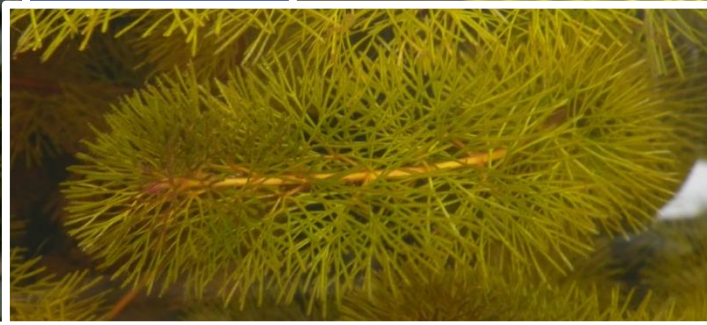

Elliptic to lanceolate

Smooth margins

Opposite

Hollow stems

White flower on peduncle

Alligatorweed

Alligator weed
Alternanthera philoxeroides
Photo by Ann Murray
© 2000 University of Florida

Imazapyr, imazamox
Glyphosate, triclopyr

Fanwort

Cabomba caroliniana (Cabombaceae): native***

Plant height to 30'

Submersed leaves finely cut, fan-like, 3"

Gelatinous

Opposite or verticillate/whorled

Emergent leaves ◇

Usually rooted

Free-floating or anchored

Flowers emergent, 0.5"

Fanwort

Flumioxazin

Crested floatingheart

Nymphoides cristata (Menyanthaceae)

Asia

FL Noxious Weed