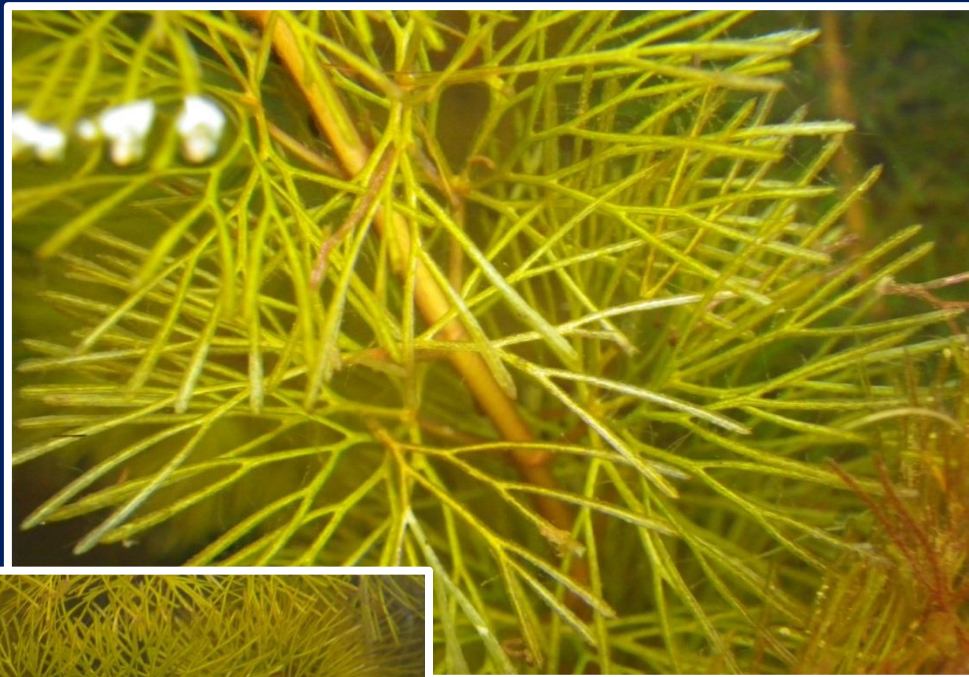

Elliptic to lanceolate

Smooth margins

Opposite

Hollow stems

White flower on peduncle

Alligatorweed

Alligator weed
Alternanthera philoxeroides
Photo by Ann Murray
© 2000 University of Florida

Imazapyr, imazamox
Glyphosate, triclopyr

Fanwort

Cabomba caroliniana (Cabombaceae): native***

Plant height to 30'

Submersed leaves finely cut, fan-like, 3"

Gelatinous

Opposite or verticillate/whorled

Emergent leaves ◇

Usually rooted

Free-floating or anchored

Flowers emergent, 0.5"

Fanwort

Flumioxazin

Crested floatingheart

Nymphoides cristata (Menyanthaceae)

Asia

FL Noxious Weed