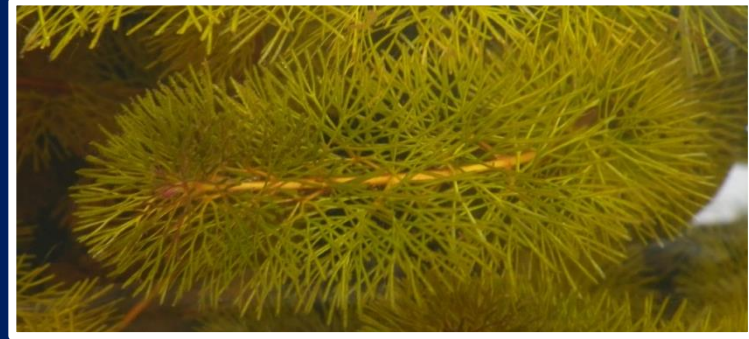

Aquatic Weeds in EAA Canals

Lyn Gettys, PhD
University of Florida IFAS FLREC
lgettys@ufl.edu

Florida's environment

Common EAA aquatic weeds

Waterhyacinth

Eichhornia crassipes (Pontederiaceae)

Brazil, S. America

FL Prohibited Aquatic Plant

Plant height to 3'

Leaves 5", round

Leathery/rubbery

Spongy petioles; basal

Roots dark, feathery

Showy purple flowers

Waterhyacinth

FL Class 2 Prohibited Aquatic Plant

Plant width to 2'

Leaves to 1', scalloped

Thick, dull green, sessile

Roots light, feathery

Inconspicuous flowers

Waterlettuce

**2,4-D, diquat, endothall
Flumioxazin**

Fanwort

Cabomba caroliniana (Cabombaceae): native***

Plant height to 30'

Submersed leaves finely cut, fan-like, 3"

Gelatinous

Opposite or verticillate/whorled

Emergent leaves ◇

Usually rooted