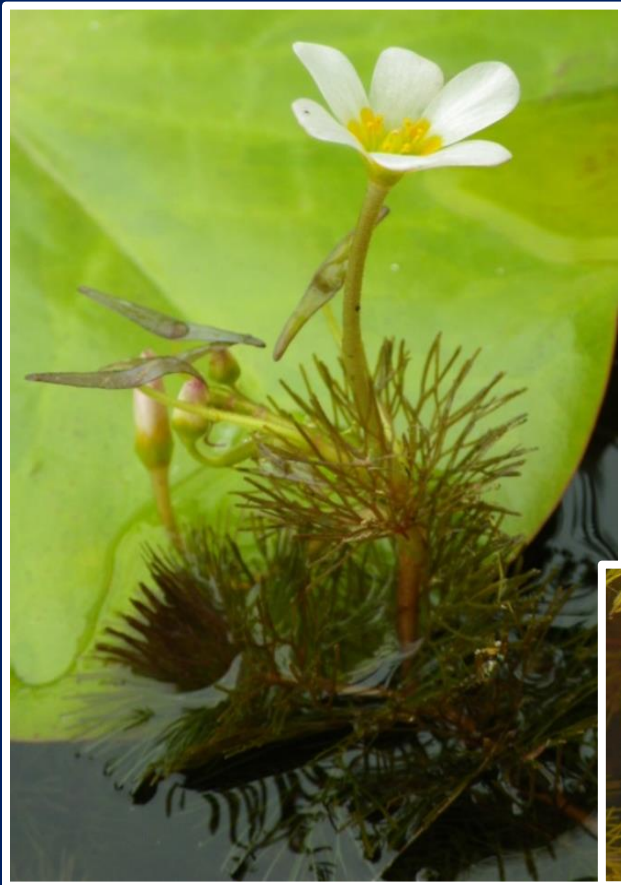

Fanwort

Cabomba caroliniana (Cabombaceae): native***

Plant height to 30'

Submersed leaves finely cut, fan-like, 3"

Gelatinous

Opposite or verticillate/whorled

Emergent leaves ◇

Usually rooted

Free-floating or anchored

Flowers emergent, 0.5"

Fanwort

Flumioxazin

Crested floatingheart

Nymphoides cristata (Menyanthaceae)

Asia

FL Noxious Weed