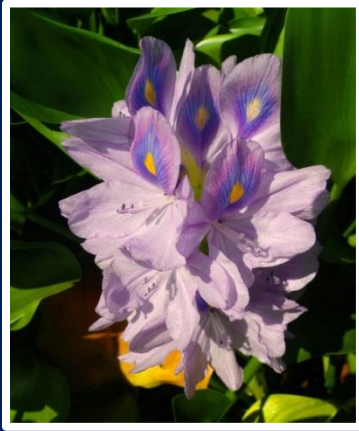

Aquatic Weeds in EAA Canals

Lyn Gettys, PhD
University of Florida IFAS FLREC
lgettys@ufl.edu

Florida's environment

Common EAA aquatic weeds

Waterhyacinth

Eichhornia crassipes (Pontederiaceae)

Brazil, S. America

FL Prohibited Aquatic Plant

Plant height to 3'

Leaves 5", round

Leathery/rubbery

Spongy petioles; basal

Roots dark, feathery

Showy purple flowers

Waterhyacinth

Fanwort

Cabomba caroliniana (Cabombaceae): native***

Plant height to 30'

Submersed leaves finely cut, fan-like, 3"

Gelatinous

Opposite or verticillate/whorled

Emergent leaves ◇

Usually rooted