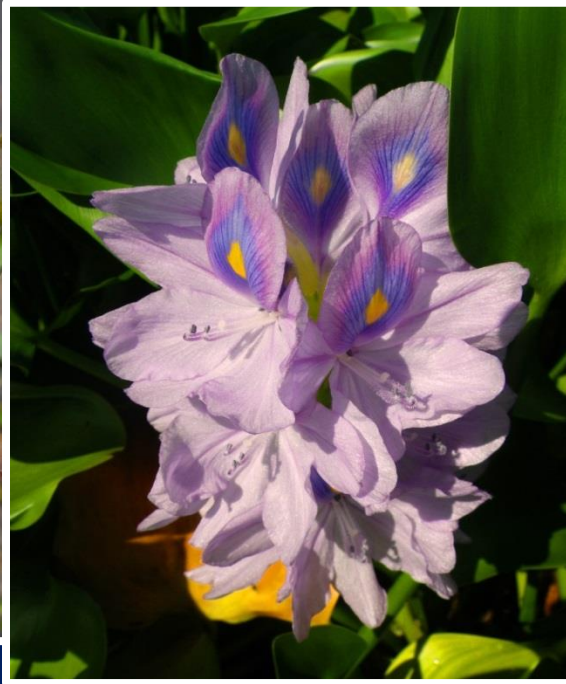

FL Prohibited Aquatic Plant

Plant height to 3'

Leaves 5", round

Leathery/rubbery

Spongy petioles; basal

Roots dark, feathery

Showy purple flowers

Waterhyacinth