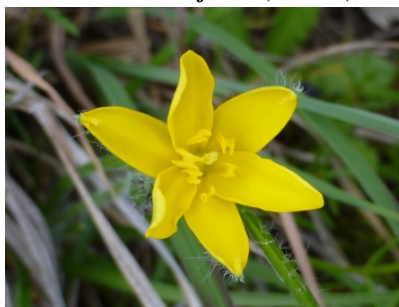

Wednesday Walk – Burra School Block – 19 November 2014

The Burra School Block is opposite Burra Park. It is a small reserve but very species rich and there were many things flowering. There were large quantities of *Podolepis jaceoides* flowering and still quite a few *Microseris lanceolata*. The *Leucochrysum albicans* var. *tricolor* were having a second flush and a few of the blue devils - *Eryngium ovinum* - were tinged with blue. Other flowers were *Ajuga australis* (good patches), *Chrysocephalum apiculatum*, *Cynoglossum australe*, *Hypericum gramineum*, *Hypoxis hygrometrica*, *Hibbertia obtusifolia*, *Opercularia hispida*, *Pimelea curviflora*, *Scleranthus diander*, the 3 vittadinias (*V. cuneata*, *V. gracilis*, *V. meulleri*) and some stunning bluebells - *Wahlenbergia communis* and *W. stricta* - along with a pink one. We found *Brachyscome willisii* but it had finished flowering and was a little chewed. There were also a couple of *Swainsona sericea* flowering and we found lots of seed on *S. recta*. There were some lovely grasses flowering - *Themeda triandra*, *Rytidosperma carphoides*, *Amphibromus nervosa*, *Lachnagrostis filiformis* and *Poa sieberiana*.

For photos below: JG = Jean Geue; RF = Roger Farrow

Burra School Reserve JG

Lomandra multiflora (female) JG

Xerochrysum viscosum JG

Hypericum gramineum RF

Hypoxis hygrometrica RF

Geranium solanderi RF

Ajuga australis JG