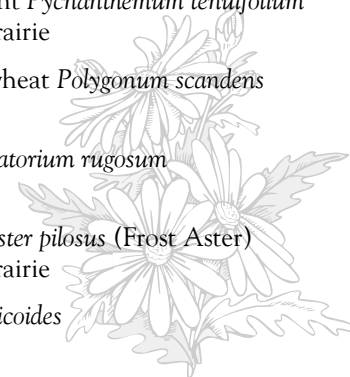

White Heath Aster *Aster pilosus* (Frost Aster)
old field & prairie

Wreath Aster *Aster ericoides*
prairie

Calico Aster *Aster lateriflorus*
woods

Angle-pod *Cynanchum leave*
old field & woods

Ladies' Tresses *Spiranthes cernua*
old field & prairie

Tall Thoroughwort *Eupatorium altissimum*
old field & prairie

Elephant's Foot *Elephantopus carolinianus*
oak-hickory woods

Sweet Everlasting *Gnaphalium obtusifolium*
old field & prairie Sweet maple syrup Aroma!

YELLOW TO ORANGE FLOWERS

Biscuit Root *Lomatium foeniculaceum*
prairie ridge

Hoary Puccoon *Lithospermum canescens*
prairie ridge

Smooth Yellow Violet *Viola pennsylvanica*
oak-hickory woods

Yellow Star Grass *Hypoxis hirsuta*
prairie ridge